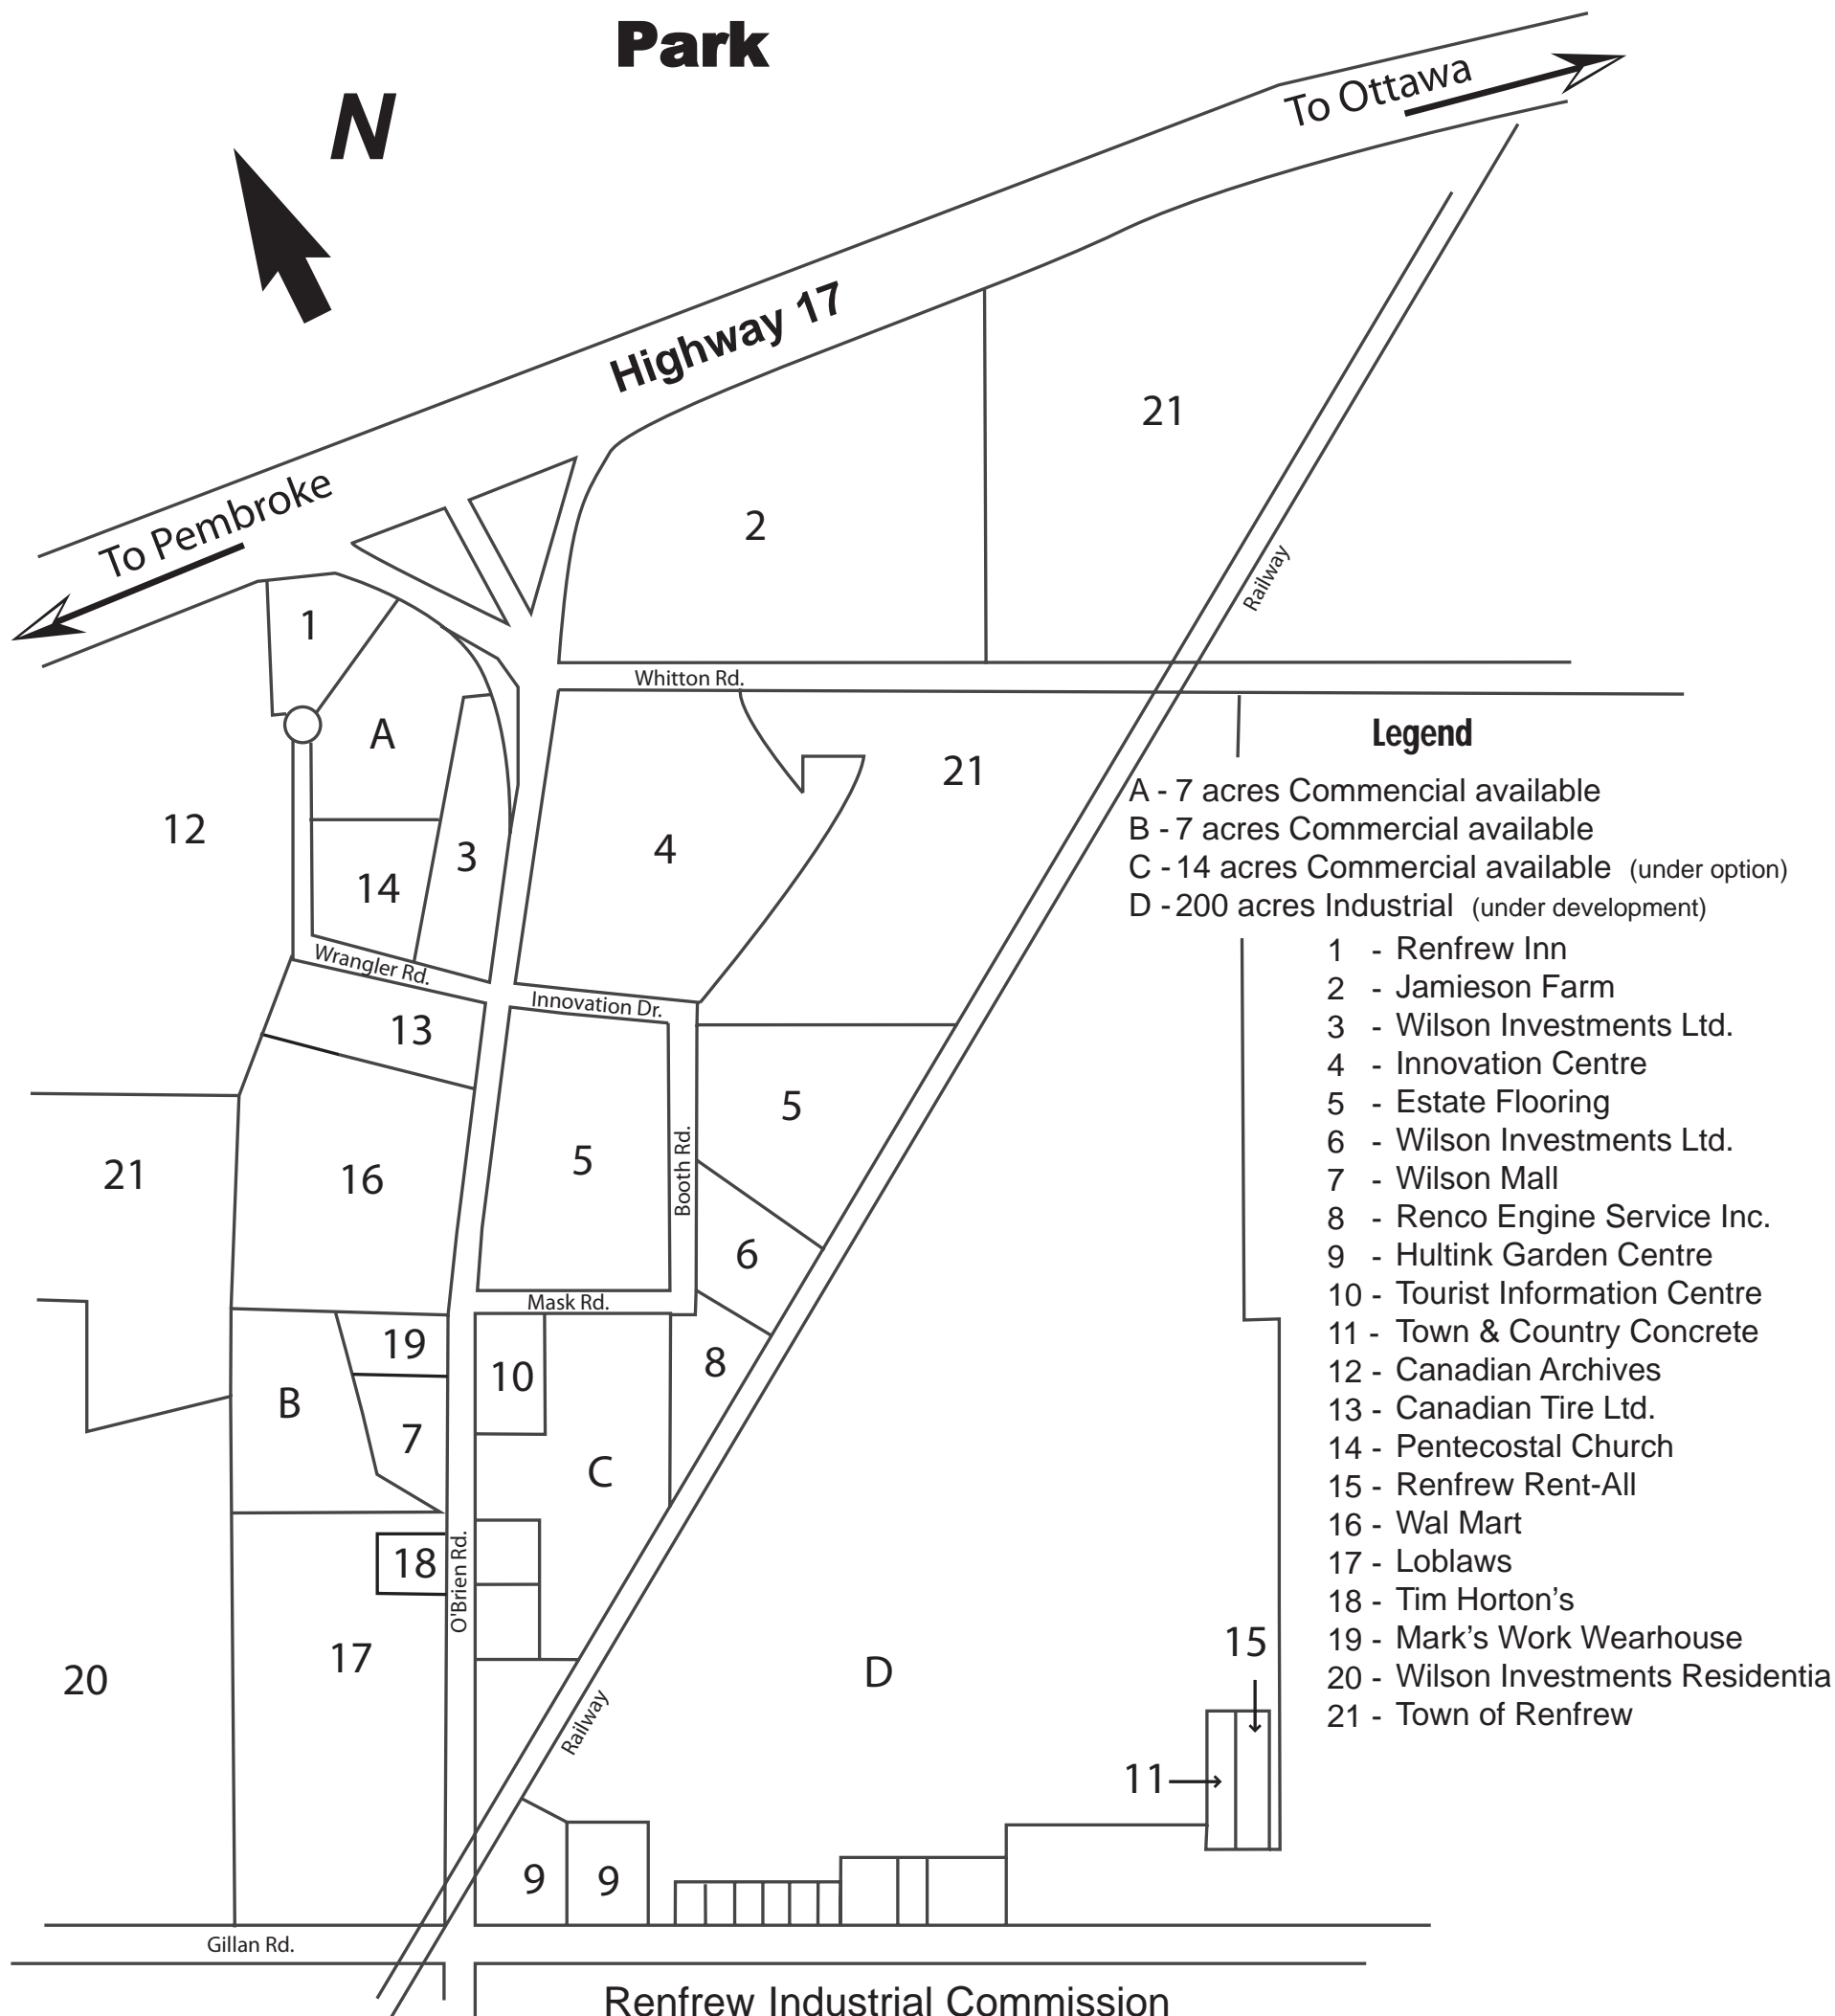

Renfrew Industrial Park

Legend

- A - 7 acres Commercial available
- B - 7 acres Commercial available
- C - 14 acres Commercial available (under option)
- D - 200 acres Industrial (under development)

- 1 - Renfrew Inn
- 2 - Jamieson Farm
- 3 - Wilson Investments Ltd.
- 4 - Innovation Centre
- 5 - Estate Flooring
- 6 - Wilson Investments Ltd.
- 7 - Wilson Mall
- 8 - Renco Engine Service Inc.
- 9 - Hultink Garden Centre
- 10 - Tourist Information Centre
- 11 - Town & Country Concrete
- 12 - Canadian Archives
- 13 - Canadian Tire Ltd.
- 14 - Pentecostal Church
- 15 - Renfrew Rent-All
- 16 - Wal Mart
- 17 - Loblaws
- 18 - Tim Horton's
- 19 - Mark's Work Wearhouse
- 20 - Wilson Investments Residentia
- 21 - Town of Renfrew