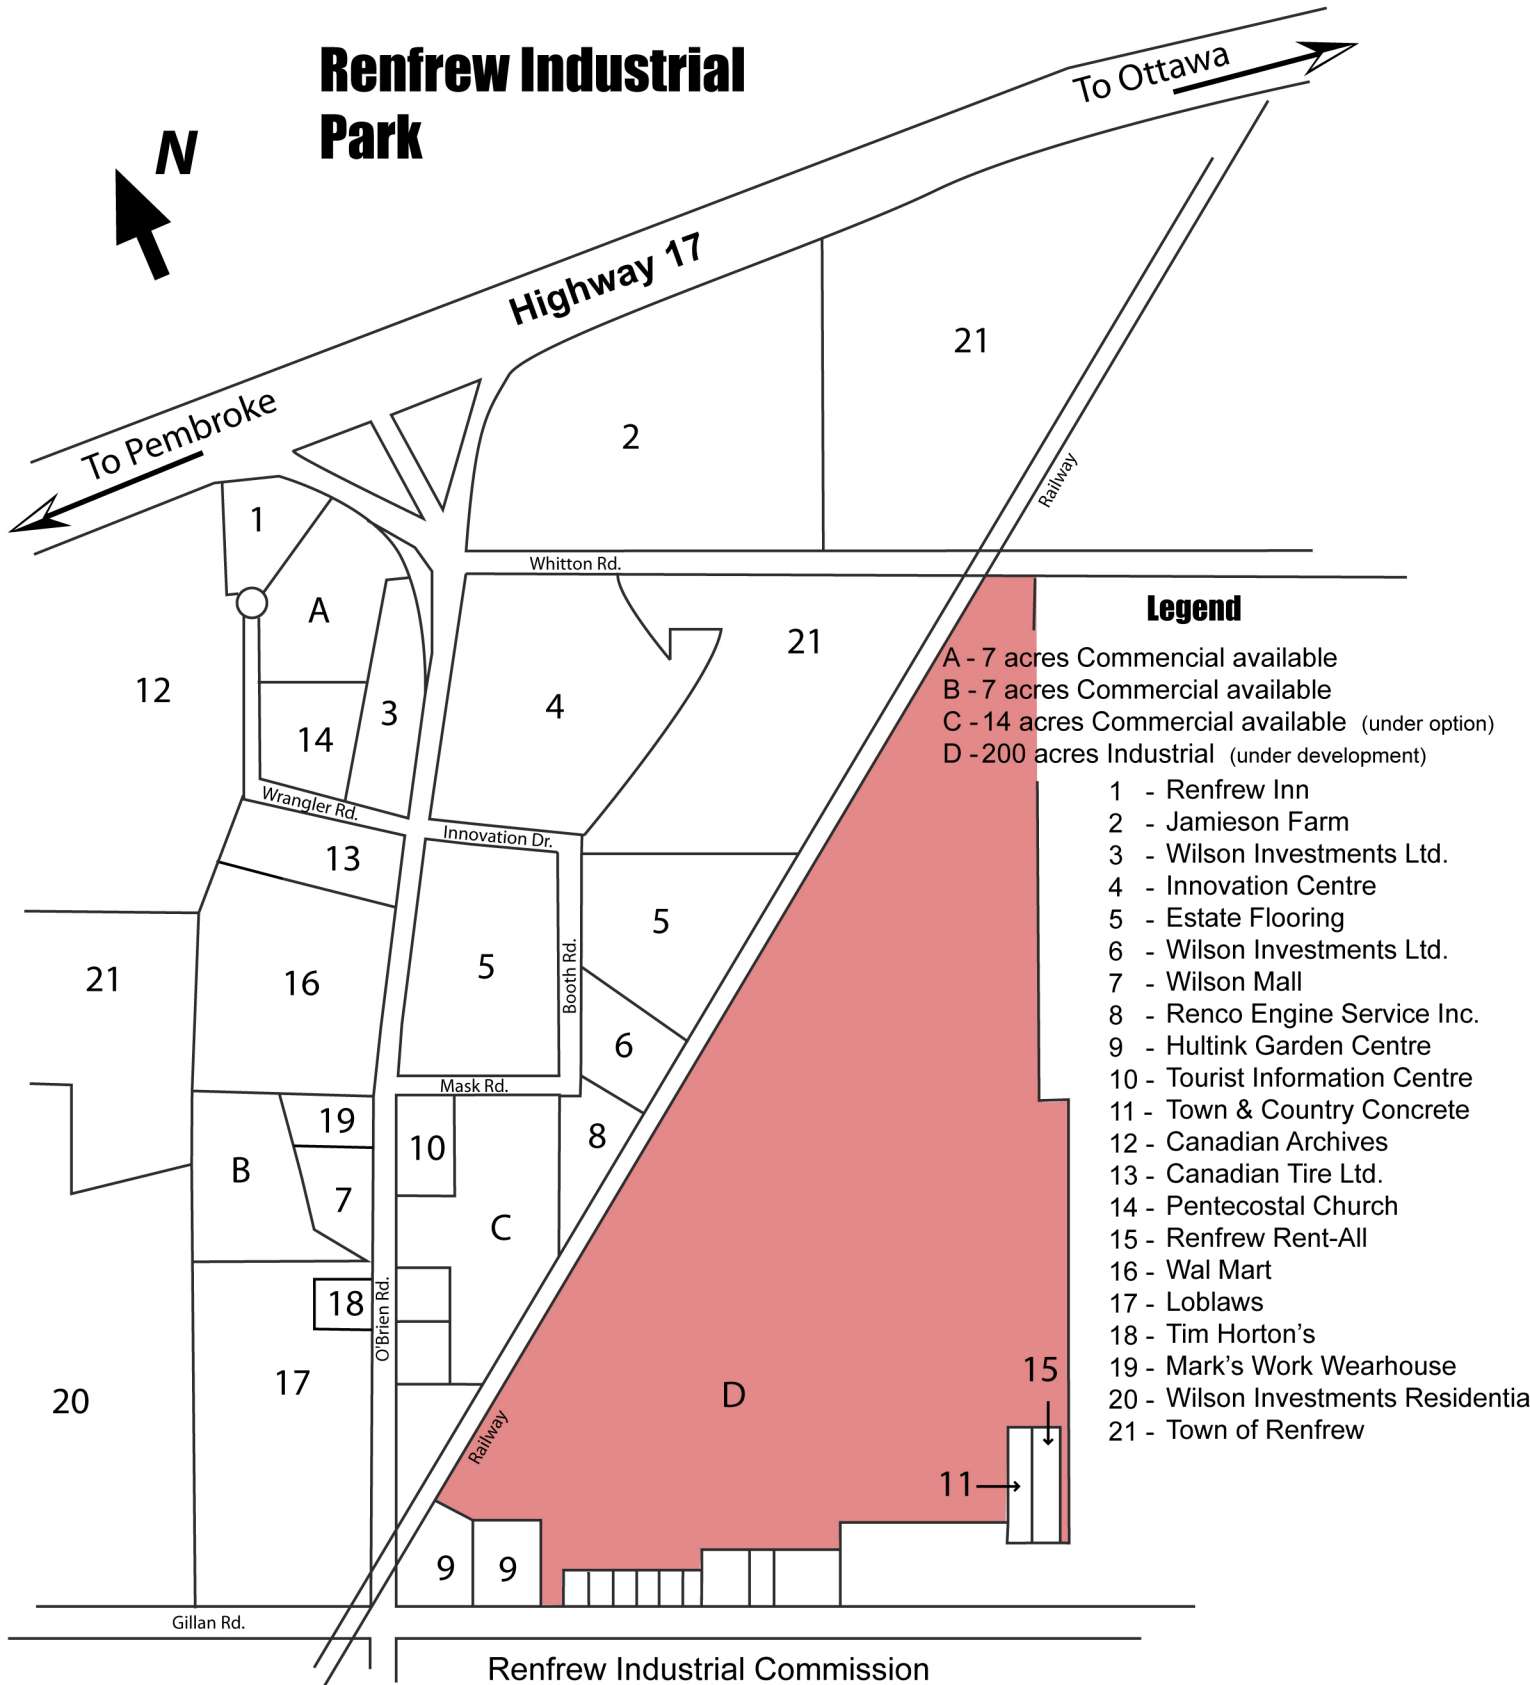

# Renfrew Industrial Park

## Legend

- A - 7 acres Commercial available
- B - 7 acres Commercial available
- C - 14 acres Commercial available (under option)
- D - 200 acres Industrial (under development)

- 1 - Renfrew Inn
- 2 - Jamieson Farm
- 3 - Wilson Investments Ltd.
- 4 - Innovation Centre
- 5 - Estate Flooring
- 6 - Wilson Investments Ltd.
- 7 - Wilson Mall
- 8 - Renco Engine Service Inc.
- 9 - Hultink Garden Centre
- 10 - Tourist Information Centre
- 11 - Town & Country Concrete
- 12 - Canadian Archives
- 13 - Canadian Tire Ltd.
- 14 - Pentecostal Church
- 15 - Renfrew Rent-All
- 16 - Wal Mart
- 17 - Loblaws
- 18 - Tim Horton's
- 19 - Mark's Work Wearhouse
- 20 - Wilson Investments Residential
- 21 - Town of Renfrew